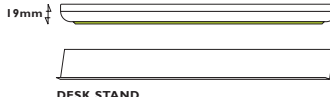

Directional Signage System

This modular directional signage system is easily set up by the user - saving costs over bespoke signage products. Information is quickly and simply changed as required.

- Contemporary styled in cool white with a striking accent colour
- Installation takes a matter of minutes, simply affix the mounting post to the wall and snap each of the modules in place
- Modules can be mounted left or right handed to add flexibility to the layout
- Individual wall signs are available to continue the directional scheme throughout the building - see below

Description	Code	Price
Directional System	94081128	£123.00
Extra Characters	94081129	£23.50

ONLY
£123.00

Door Plate Indicators

Attractive door plates that are supplied with 'IN-OUT', ✓-X and 'No Entry' inserts.

- A set of 4 directional arrows and staircase indicators are also supplied for directional use
- Styling for co-ordinated signage throughout the building
- Easy installation with 2 keyhole fixing points and screws or adhesive foam pads - provided
- Clear lens cover to prevent casual interference
- Simple self assembly and installation
- Pack of 3

Description	Code	Price
3 x Door Plate Indicators	94081130	£57.90
Extra Characters	94081131	£23.50

ONLY
£57.90

ONLY
£55.10

Door/Desk Name Plates

A dual purpose plate supplied with 2 keyhole fixing and screws and adhesive foam pads for wall fixing plus 3 aluminium stands for adaption to desk plates.

- Naming plates have a full width area of 222 x 16mm
- Styling for co-ordinated signage throughout the building
- Print naming strips, trim and mount behind the clear protective window
- Simple installation • Pack of 3

Description	Code	Price
3 x Door/Desk Plates	94081132	£55.10
Extra Characters	94081133	£23.50

DESK STAND