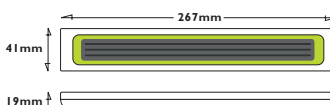

Directional Signage System

This modular directional signage system is easily set up by the user - saving costs over bespoke signage products. Information is quickly and simply changed as required.

- Contemporary styled in cool white with a striking accent colour
- Installation takes a matter of minutes, simply affix the mounting post to the wall and snap each of the modules in place
- Modules can be mounted left or right handed to add flexibility to the layout
- Individual wall signs are available to continue the directional scheme throughout the building - see below

Description	Code	Price
Directional System	94081128	£123.00
Extra Characters	94081129	£23.50

ONLY
£123.00

Door Plate Indicators

Attractive door plates that are supplied with 'IN-OUT', ✓-X and 'No Entry' inserts.

- A set of 4 directional arrows and staircase indicators are also supplied for directional use
- Styling for co-ordinated signage throughout the building
- Easy installation with 2 keyhole fixing points and screws or adhesive foam pads - provided
- Clear lens cover to prevent casual interference
- Simple self assembly and installation
- Pack of 3

Description	Code	Price
3 x Door Plate Indicators	94081130	£57.90
Extra Characters	94081131	£23.50

ONLY
£57.90

ONLY
£55.10

Door/Desk Name Plates

A dual purpose plate supplied with 2 keyhole fixing and screws and adhesive foam pads for wall fixing plus 3 aluminium stands for adaption to desk plates.

- Naming plates have a full width area of 222 x 16mm
- Styling for co-ordinated signage throughout the building
- Print naming strips, trim and mount behind the clear protective window
- Simple installation • Pack of 3

Description	Code	Price
3 x Door/Desk Plates	94081132	£55.10
Extra Characters	94081133	£23.50

DESK STAND