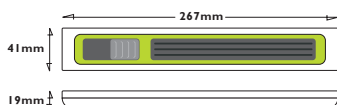

Door Plate Indicators

Attractive door plates that are supplied with 'IN-OUT', ✓-X and 'No Entry' inserts.

- A set of 4 directional arrows and staircase indicators are also supplied for directional use
- Styling for co-ordinated signage throughout the building
- Easy installation with 2 keyhole fixing points and screws or adhesive foam pads - provided
- Clear lens cover to prevent casual interference
- Simple self assembly and installation
- Pack of 3

Description	Code	Price
3 x Door Plate Indicators	94081130	£57.90
Extra Characters	94081131	£23.50

OPTIONAL INLAYS