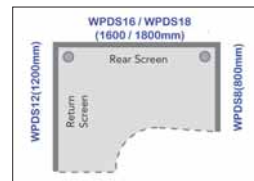

Fixing Brackets: Generic brackets are supplied with the screen to enable attachment to all MFC desks.

Desk Side Corner Pedestals

- Fits 800mm Deep Desks - W x D x H: 800 x 800 x 725mm
- Shelf Unit or Shelf Unit with Tambour Doors
- Designed for A4 Files

WPLCSBH

WPCSTBH

For Exclusive and Classic Plus Ranges

Counter Unit	Beech Code	Oak Code	Price
Shelf Unit	WPLCSBH	WPLCSOK	£170.97
Unit with Tambour Doors	WPCSTBH	WPCSTOK	£299.49

Straight Desk Screen

Complete with fixing brackets.

Screens: Blue or Charcoal - Other Colours available P.O.A.

Rear Screens W x D x H	Blue Code	Charcoal Code	Price
1200 x 40 x 370-187mm	WPDS12BE	WPDS12CH	£102.64
1400 x 40 x 370-187mm	WPDS14BE	WPDS14CH	£101.05
1600 x 40 x 370-187mm	WPDS16BE	WPDS16CH	£105.33
1800 x 40 x 370-187mm	WPDS18BE	WPDS18CH	£107.69
Return (Side) Screens	Blue Code	Charcoal Code	Price
800 x 40 x 370-187mm	WPDS8BE	WPDS8CH	£88.00

Ergonomic Desk Screen

Complete with fixing brackets.

Rear Screens W x D x H	Blue Code	Charcoal Code	Price
1600 x 40 x 370-187mm	WPDS16BE	WPDS16CH	£105.33
1800 x 40 x 370-187mm	WPDS18BE	WPDS18CH	£107.69
Return (Side) Screens	Blue Code	Charcoal Code	Price
800 x 40 x 370-187mm	WPDS8BE	WPDS8CH	£88.00
1200 x 40 x 370-187mm	WPDS12BE	WPDS12CH	£102.64