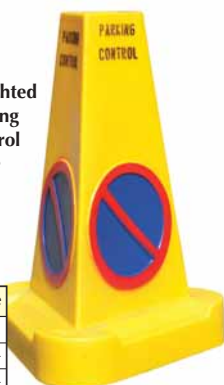

Triangular - No Waiting Cone

Non Weighted Cone

Weighted Cone

- Triangular three sided with full 200mm diameter embossed emblem painted on all three sides
- 530mm triangular cones moulded from yellow UV stabilised polyethylene

Weighted Parking Control Cone

Road Cones	Code	Price
Non-weighted Cone	24037113	£14.32
Weighted Cone	24037114	£13.94
Parking Control Cone	24037115	£14.44

Coloured Cones

- PVC, unweighted coloured cones
- Note: Minimum order 5 cones