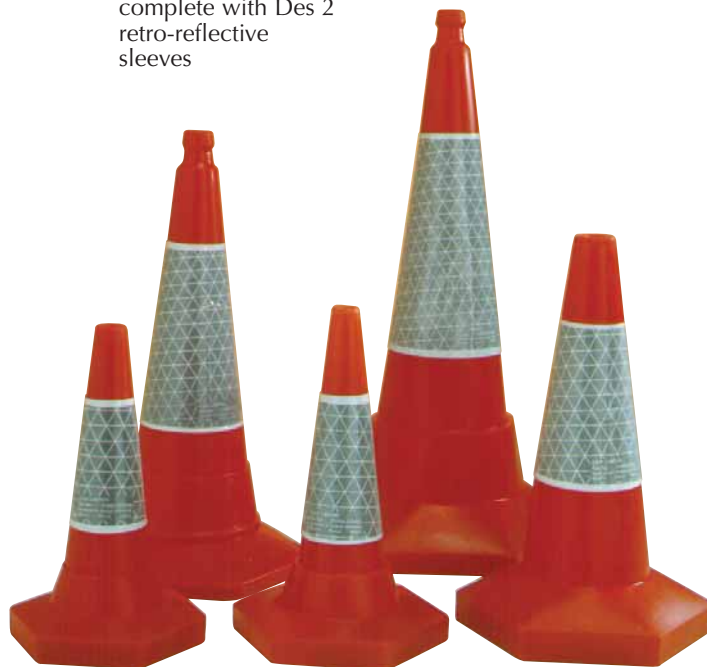

Dominator Cone

- The preferred traffic management and term maintenance two-part moulded cone
- UV stabilised LDPE top and heavy 100% recycled composite base

Road Cones	Code	Price
500mm high	24037110	£7.20
750mm high	24037111	£11.60
1000mm high	24037112	£14.58

Road Cones

- High quality sand weighted one piece red cones complete with Des 2 retro-reflective sleeves

Road Cones	Code	Price
450mm high	J0501901	£5.32
600mm high	J0505901	£11.08
750mm high	J0503901	£11.90

Triangular - No Waiting Cone

Non Weighted Cone

Weighted Cone

- Triangular three sided with full 200mm diameter embossed emblem painted on all three sides
- 530mm triangular cones moulded from yellow UV stabilised polyethylene