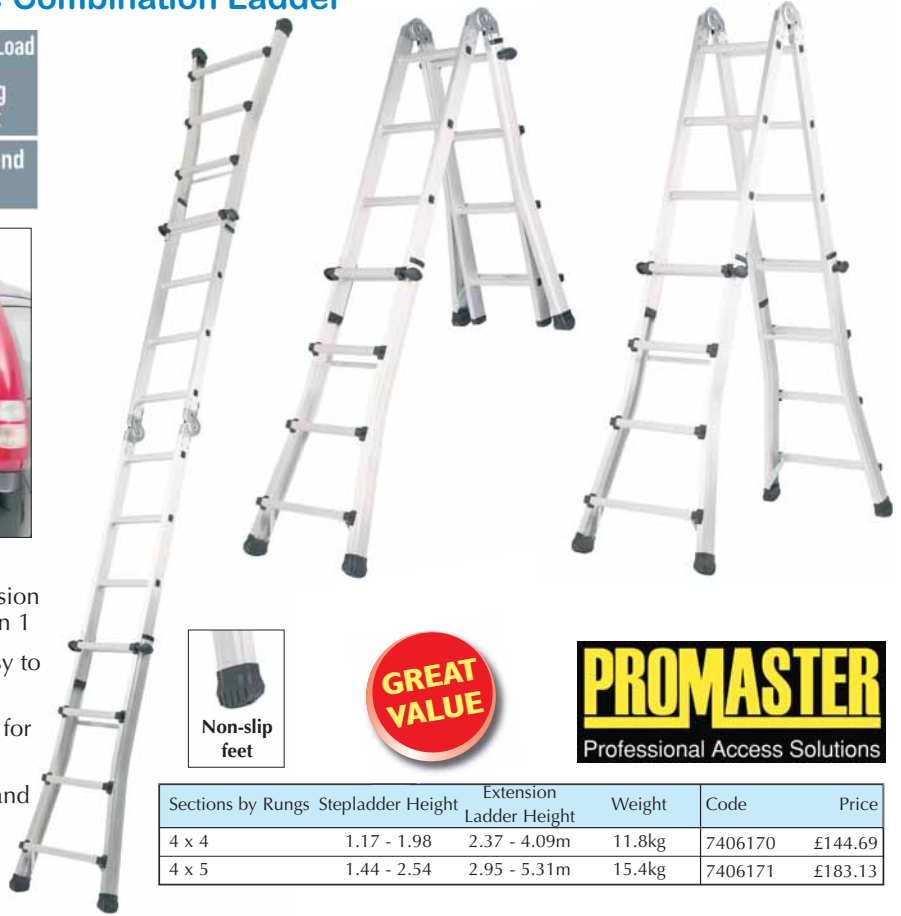

Promaster Telescopic Combination Ladder

<b>Safety</b>		<b>Max. Load</b>
Conforms To EN131		150 kg 23.6st
Suitable for professional and domestic use		

Easy to use, transport and store

- Combines a step ladders, extension ladder and stairwell ladder all in 1
- Compact folded dimension, easy to use, transport and store
- Non-slip Feet and splayed base for extra stability
- Adjustable telescopic sections and simple click lock hinge system
- Lightweight and strong

Sections by Rungs	Stepladder Height	Extension Ladder Height	Weight	Code	Price
4 x 4	1.17 - 1.98	2.37 - 4.09m	11.8kg	7406170	£144.69
4 x 5	1.44 - 2.54	2.95 - 5.31m	15.4kg	7406171	£183.13

Combination Ladder / Steps - with Working Platform

- Transforms to Steps, Ladder and Platform (With Metal Slats)
  - Serrated Aluminium Treads
  - Complies to EN-131
  - Large Non-Slip Rubber Feet
  - Can also be used with Extra Step Platform - See Left

AMP03Z with Supplied Zinc Plated Platforms

Steps	Stepladder / Ladder / Platform Height	Platform L x W	Wt.	Code	Price
4 x 3	1690 / 3460 / 910mm	1430 x 300mm	12kg	AMP03Z	£136.69
4 x 4	2230 / 4570 / 1220mm	2050 x 300mm	14.5kg	AMP04Z	£184.18