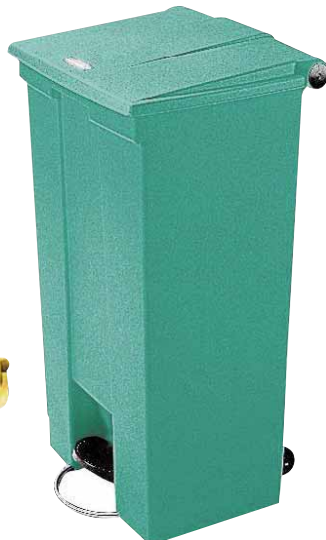

## Step-On Waste Containers

- Ideal for hands-free refuse disposal
- Tight-fitting, overlapping lid contains odours
- Rounded corners and smooth contours for easy cleaning and disinfecting
- Puncture resistant, all plastic. Polyethylene construction wont rust or dent, chip or peel
- Quiet heavy-duty pedal
- Optional rigid liners for containers provide a leak-proof base - P.O.A.
- 54043750, 54043752, 54043753 are TUV-approved

FROM ONLY  
**£85.84**

54043750BG

54043751RD

54043753GN

54043753BE

54043753WE

54043752YW

Description	Dimensions	Capacity	Colours	Code	Price
Step-On Container	431 x 400 x 435mm	30.3 Litre	Beige	54043750BG	£85.84
Step-On Container	413 x 400 x 600mm	45.4 Litre	Red	54043751RD	£103.36
Step-On Container	502 x 410 x 673mm	68.1 Litre	Yellow	54043752YW	£120.89
Step-On Container	500 x 410 x 825mm	87 Litre	Green	54043753GN	£147.82
Step-On Container	500 x 410 x 825mm	87 Litre	Blue	54043753BE	£147.82
Step-On Container	500 x 410 x 825mm	87 Litre	White	54043753WE	£147.82