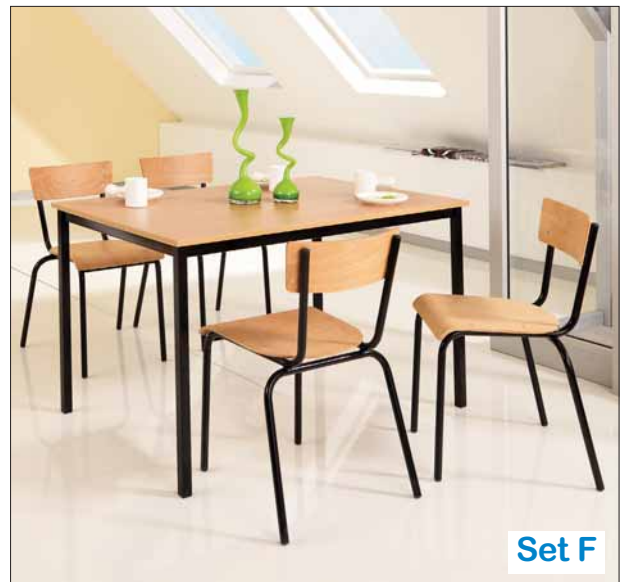

Canteen Table Chair Sets
Canteen Table Chair Set E

- Comprising: 1 x Canteen Table, 1800 x 800mm and 6 x Canteen Chairs

Table and Chairs as below

Description	Code	Price
Set E Chairs Beech / Blue	9408252BE	£299.00
Set E Chairs Beech / Alu	9408252AL	£299.00
Set E Chairs Beech / Black	9408252BK	£299.00

Canteen Table Chair Set F

- Comprising: 1 x Canteen Table, 1200 x 800mm and 4 x Canteen Chairs

Table and Chairs as below

Description	Code	Price
Set F Chairs Beech / Blue	9408253BE	£209.00
Set F Chairs Beech / Alu	9408253AL	£209.00
Set F Chairs Beech / Black	9408253BK	£209.00

Table and Chairs

Canteen Chairs

- Seat and backrest made of beech
- Stackable
- Choice of 3 finishes: Blue, Alu Lacquer or Black
- Seat: H x W x D: 430 x 385 x 380mm

ONLY £39.00

Description	Code	Price
Chair Beech / Blue	9408254BE	£39.00
Chair Beech / Alu Lacquer	9408254AL	£39.00
Chair Beech / Black	9408254BK	£39.00

Canteen Tables

- Choice of 3 Leg finishes:
- Table Top: 24mm Beech Laminate

FROM ONLY £99.00

Description L x W x H	Colour	Code	Price
1200 x 800 x 735mm	Beech / Blue	9408260BE	£99.00
1200 x 800 x 735mm	Beech / Alu	9408260AL	£99.00
1200 x 800 x 735mm	Beech / Black	9408260BK	£99.00
1800 x 800 x 735mm	Beech / Blue	9408261BE	£119.00
1800 x 800 x 735mm	Beech / Alu	9408261AL	£119.00
1800 x 800 x 735mm	Beech / Black	9408261BK	£119.00