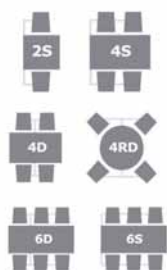

When ordering please add colour suffix blue=BE and red=RD

More seating and frame colours are available for more information please call our sales team

Seating configurations

Description	Access	Dimensions	Beech Code + Suffix	Price	White Code + Suffix	Price	Grey Code + Suffix	Price
2 Seater	Single - One Way	1600 x 600mm	1140821	£158.77	1140828	£158.77	11408215	£158.77
4 Seater	Single - One Way	1600 x 1070mm	1140822	£231.58	1140829	£231.58	11408216	£231.58
4 Seater	Double - Two Way	1600 x 1070mm	1140823	£231.58	11408210	£231.58	11408217	£231.58
4 Seater	Round	1600 x 1600mm	1140824	£249.92	11408211	£249.92	11408218	£249.92
6 Seater	Single - One Way	1600 x 1600mm	1140825	£320.83	11408212	£320.83	11408219	£320.83
6 Seater	Double - Two Way	1600 x 1600mm	1140826	£320.83	11408213	£320.83	11408220	£320.83
6 Seater	Round	2200 x 2000mm	1140827	£346.50	11408214	£346.50	11408221	£346.50

When ordering please add colour suffix blue=BE, black=BK and orange=NG

More seating and frame colours are available for more information please call our sales team

Seating configurations

Description	Access	Dimensions	Beech Code + Suffix	Price	White Code + Suffix	Price	Grey Code + Suffix	Price
2 Seater	Single - One Way	1600 x 600mm	11408222	£174.63	11408229	£174.63	11408236	£174.63
4 Seater	Single - One Way	1600 x 1070mm	11408223	£254.70	11408230	£254.70	11408237	£254.70
4 Seater	Double - Two Way	1600 x 1070mm	11408224	£254.70	11408231	£254.70	11408238	£254.70
4 Seater	Round	1600 x 1600mm	11408225	£275.08	11408232	£275.08	11408239	£275.08
6 Seater	Single - One Way	1600 x 1600mm	11408226	£352.92	11408233	£352.92	11408240	£352.92
6 Seater	Double - Two Way	1600 x 1600mm	11408227	£352.92	11408234	£352.92	11408241	£352.92
6 Seater	Round	2200 x 2000mm	11408228	£381.15	11408235	£381.15	11408242	£381.15