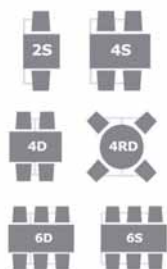

Polypropylene Canteen Units

- Fully welded canteen unit with polypropylene seat shells
- Powder coated frames in black
- Available in blue, black or orange
- Laminate table tops in beech, white or grey
- Available in 2 seater single entry, 4 seater, single entry, 4 seater double entry, 6 seater single entry, 6 seater double entry

When ordering please add colour suffix blue=BE, black=BK and orange=NG

More seating and frame colours are available for more information please call our sales team

Seating configurations

Description	Access	Dimensions	Beech Code + Suffix	Price	White Code + Suffix	Price	Grey Code + Suffix	Price
2 Seater	Single - One Way	1600 x 600mm	11408222	£174.63	11408229	£174.63	11408236	£174.63
4 Seater	Single - One Way	1600 x 1070mm	11408223	£254.70	11408230	£254.70	11408237	£254.70
4 Seater	Double - Two Way	1600 x 1070mm	11408224	£254.70	11408231	£254.70	11408238	£254.70
4 Seater	Round	1600 x 1600mm	11408225	£275.08	11408232	£275.08	11408239	£275.08
6 Seater	Single - One Way	1600 x 1600mm	11408226	£352.92	11408233	£352.92	11408240	£352.92
6 Seater	Double - Two Way	1600 x 1600mm	11408227	£352.92	11408234	£352.92	11408241	£352.92
6 Seater	Round	2200 x 2000mm	11408228	£381.15	11408235	£381.15	11408242	£381.15