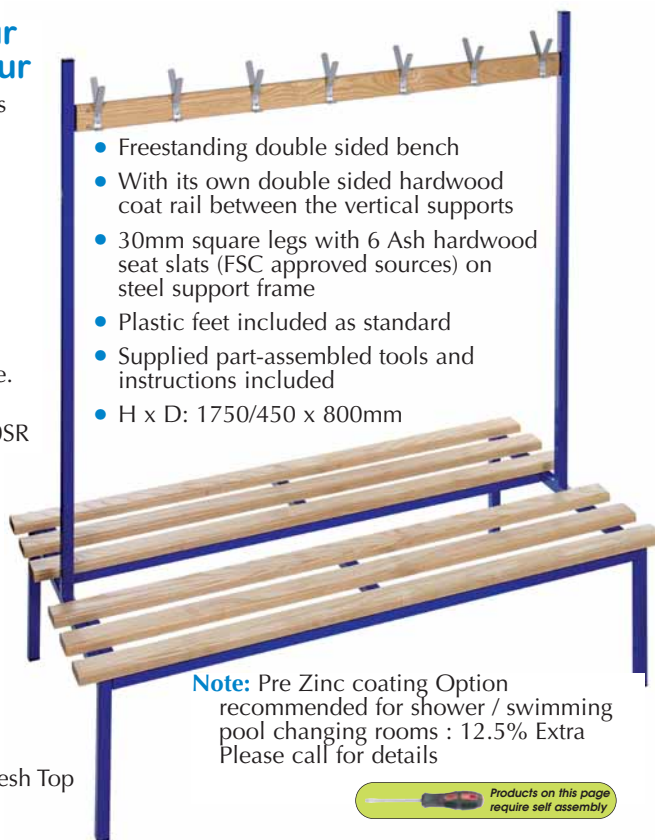

## Choose Your Frame Colour

All benches frames are available in

- Silver = SR
- Blue = BE
- Yellow = YW
- Red = RD
- Green = GN
- Black = BK

Add Suffix to Code.  
i.e. 54080120 in Silver = 54080120SR

- Freestanding single sided cloakroom bench with hardwood coat rail between the vertical supports
- 30mm square legs with 3 Ash hardwood seat slats (FSC approved sources) on steel support frame
- Plastic feet included as standard
- Supplied part-assembled tools and instructions included
- H x D: 1750/450 x 400mm

**Note:** Shoe Racks are optional so - 1000mm Long Single Bench with Coat Rail, Mesh Top Shelf and Optional Shoe Rack(in Silver), Order: 54080120SR and 54080130SR

- Freestanding double sided bench
- With its own double sided hardwood coat rail between the vertical supports
- 30mm square legs with 6 Ash hardwood seat slats (FSC approved sources) on steel support frame
- Plastic feet included as standard
- Supplied part-assembled tools and instructions included
- H x D: 1750/450 x 800mm

**Note:** Pre Zinc coating Option recommended for shower / swimming pool changing rooms : 12.5% Extra Please call for details

Products on this page require self assembly

Single Sided Bench			With Coat Rail		With Coat Rail and Mesh Top Shelf		With Coat Rail and Wooden Top Shelf		OPTIONAL Shoe Rack	
Length	Hooks	Leg Pairs	Code Add Suffix	Price	Code Add Suffix	Price	Code Add Suffix	Price	Code Add Suffix	Price
1000mm	5	2	54080115	£249.67	54080120	£297.50	54080125	£322.00	54080130	£67.67
1500mm	7	2	54080116	£277.67	54080121	£327.25	54080126	£362.83	54080131	£71.17
2000mm	10	2	54080117	£312.67	54080122	£367.50	54080127	£417.08	54080132	£75.83
2500mm	12	3	54080118	£439.83	54080123	£534.33	54080128	£586.83	54080133	£140.00
3000mm	14	3	54080119	£473.67	54080124	£569.33	54080129	£635.83	54080134	£143.50