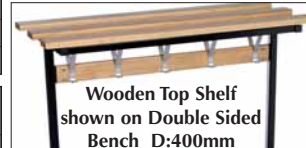

**Note:** Shoe Racks are optional so - 1000mm Long Single Bench with Coat Rail, Mesh Top Shelf and Optional Shoe Rack(in Silver), Order: 54080120SR and 54080130SR

- Freestanding double sided bench
- With its own double sided hardwood coat rail between the vertical supports
- 30mm square legs with 6 Ash hardwood seat slats (FSC approved sources) on steel support frame
- Plastic feet included as standard
- Supplied part-assembled tools and instructions included
- H x D: 1750/450 x 800mm

**Note:** Pre Zinc coating Option recommended for shower / swimming pool changing rooms : 12.5% Extra Please call for details

Products on this page require self assembly

Single Sided Bench			With Coat Rail		With Coat Rail and Mesh Top Shelf		With Coat Rail and Wooden Top Shelf		OPTIONAL Shoe Rack	
Length	Hooks	Leg Pairs	Code Add Suffix	Price	Code Add Suffix	Price	Code Add Suffix	Price	Code Add Suffix	Price
1000mm	5	2	54080115	£249.67	54080120	£297.50	54080125	£322.00	54080130	£67.67
1500mm	7	2	54080116	£277.67	54080121	£327.25	54080126	£362.83	54080131	£71.17
2000mm	10	2	54080117	£312.67	54080122	£367.50	54080127	£417.08	54080132	£75.83
2500mm	12	3	54080118	£439.83	54080123	£534.33	54080128	£586.83	54080133	£140.00
3000mm	14	3	54080119	£473.67	54080124	£569.33	54080129	£635.83	54080134	£143.50

Mesh Top Shelf shown on Single Sided Bench D:190

Double Sided Bench			With Coat Rail		With Coat Rail and Mesh Top Shelf		With Coat Rail and Wooden Top Shelf		Optional Shoe Rack	
Length	Hooks	Leg Pairs	Code Add Suffix	Price	Code Add Suffix	Price	Code Add Suffix	Price	Code Add Suffix	Price
1000mm	10	2	54080135	£369.83	54080140	£435.17	54080145	£458.50	54080150	£100.33
1500mm	14	2	54080136	£418.83	54080141	£485.33	54080146	£526.17	54080151	£105.58
2000mm	20	2	54080137	£480.67	54080142	£554.17	54080147	£611.33	54080152	£109.08
2500mm	24	3	54080138	£677.83	54080143	£803.83	54080148	£851.67	54080153	£208.83
3000mm	28	3	54080139	£740.83	54080144	£868.00	54080149	£933.33	54080154	£213.50