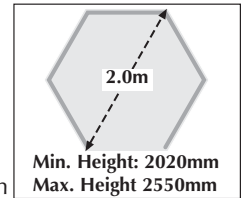

Size Point to Point.	Colour	Code	Price
2.0 metre	Black	54015001BK	£1865.85
2.0 metre	Silver	54015001SR	£1865.85
2.8 metre	Black	54015002BK	£2520.62
2.8 metre	Silver	54015002SR	£2520.62

Premier Smoking Shelters

- Powder coated steel frame
- Transparent perspex or powder coated decorative side panels
- Adjustable feet pre-drilled for bolting down
- Shelters are WxDxH: 3000 x 2100 x 2250mm
- Extension units available - Please Call
- Design/Colour Options: Perspex Sides and Back with Green, Light Grey or Blue Frame, Sides and Back Light Blue with Blue Frame, Sides and Back Light Grey with Light Grey or Green Frame
- All Shelters have a translucent polycarbonate roof