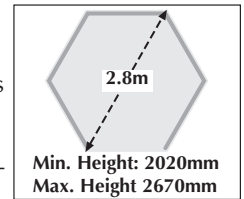

Size Point to Point.	Colour	Code	Price
2.0 metre	Black	54015001BK	£1865.85
2.0 metre	Silver	54015001SR	£1865.85
2.8 metre	Black	54015002BK	£2520.62
2.8 metre	Silver	54015002SR	£2520.62

Premier Smoking Shelters

- Powder coated steel frame
- Transparent perspex or powder coated decorative side panels
- Adjustable feet pre-drilled for bolting down
- Shelters are WxDxH: 3000 x 2100 x 2250mm
- Extension units available - Please Call
- Design/Colour Options: Perspex Sides and Back with Green, Light Grey or Blue Frame, Sides and Back Light Blue with Blue Frame, Sides and Back Light Grey with Light Grey or Green Frame
- All Shelters have a translucent polycarbonate roof