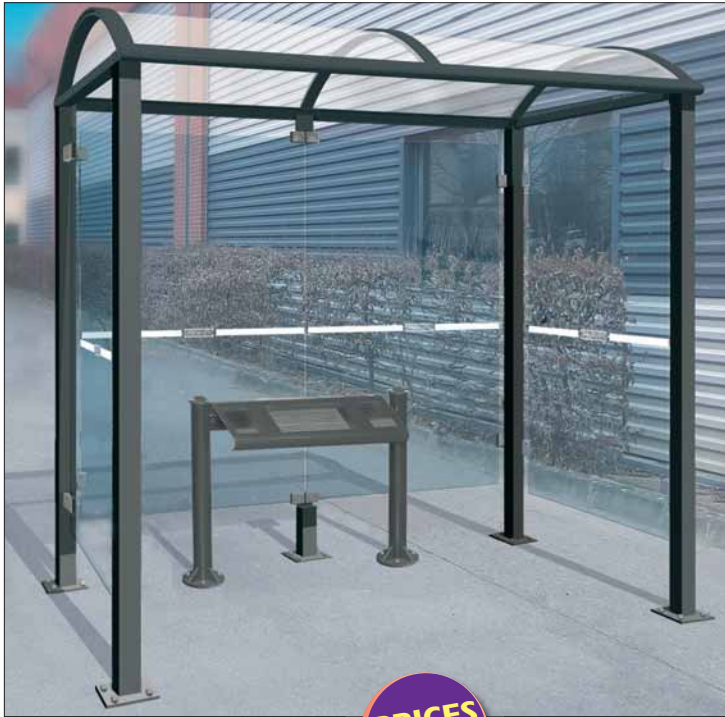

## Smoking Shelters

- Size: W x D x H: 2500 x 1560 x 2680mm  
- Weight: 270kg
- Framework: Square posts 80mm x 80mm on base plates
- Two aluminium profile rainwater gutters
- Cladding: Shatter resistant "Securit" toughened safety glass cladding
- Fixed cast aluminium clamps for easy replacement
- Roof: Curved top: 6mm fire and impact resistant translucent cellular polycarbonate with UV protection
- Finish and Assembly: Painted anthracite grey. Assembly instructions supplied
- Installation on base plates and expansion plugs supplied

Description	W x D x H	Code	Price
Smoking Shelter	2500 x 1560 x 2680mm	WPSMSH01	£2729.75
Perch Seat - Black	Seat length: 900mm	WP209176BK	£289.62

## Smoking Shelters

- Size: W x D x H: 5000 x 2170 x 2635mm
- Can comfortably accommodate a large group of people and furniture as required
- Framework: Strong steel uprights, mounted on base plates. Curved roof

• Perch Seat available

- Cladding: For maximum safety, cladding in 10mm fire and impact resistant polycarbonate with UV protection fitted in aluminium frames
- Roof: Two fixed aluminium rainwater gutters
- Finish and assembly: Painted, galvanised steel available. Assembly instructions supplied. Installation on base plates and expansion plugs supplied