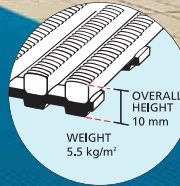

Leisure and Wet Area Matting

Leisure Activity Matting