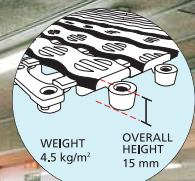

- Anti-bacterial additives with multi-directional drainage
- Hardwearing and requires no maintenance
- Sanitised anti-bacterial & anti-fungal additives
- Effective inside or out

Width x Length	Thickness	Colour	Code	Price
500mm x 10m roll	10mm	Oxford Blue	HR5BE	£237.64
500mm x 10m roll	10mm	Royal Blue	HR5RB	£237.64
500mm x 10m roll	10mm	Charcoal Grey	HR5GY	£237.64
500mm x 10m roll	10mm	Forest Green	HR5GN	£237.64
500mm x 10m roll	10mm	Mulberry Red	HR5RD	£237.64
1000mm x 10m roll	10mm	Oxford Blue	HR2BE	£406.56
1000mm x 10m roll	10mm	Royal Blue	HR2RB	£406.56
1000mm x 10m roll	10mm	Charcoal Grey	HR2GY	£406.56
1000mm x 10m roll	10mm	Forest Green	HR2GN	£406.56
1000mm x 10m roll	10mm	Mulberry Red	HR2RD	£406.56

provides drainage of large volumes of water. Its 15mm height will disperse the heaviest of spillages.

- Comfortable under foot, hygienic and slip-resistant
- Firm seamless joints with click together fit
- Open grid design facilitates excellent drainage of large volumes of water