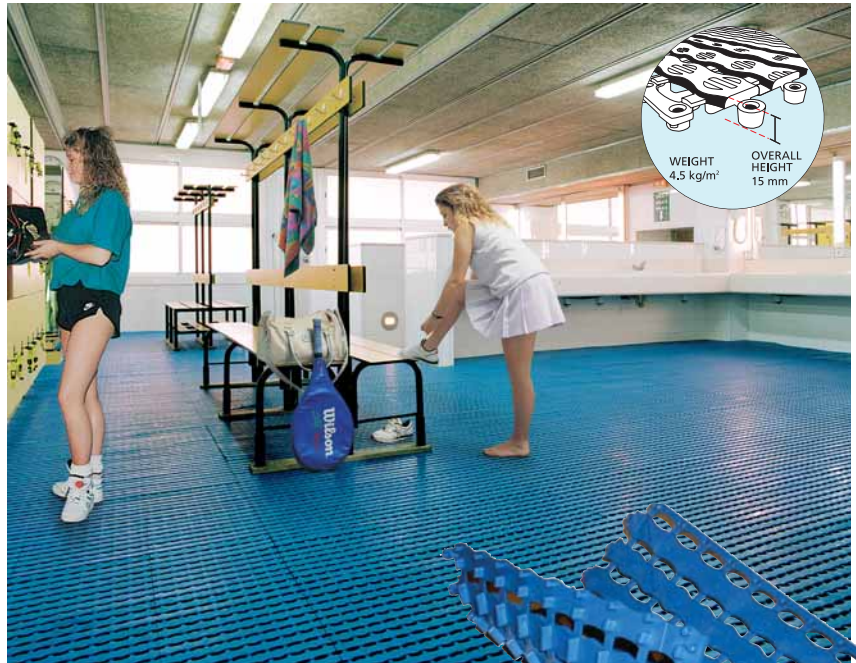

## Leisure Activity Matting

Warm, Comfortable and Slip-resistant is the ideal safe matting for sport and leisure applications, particularly around swimming pools, in changing rooms or in other wet areas, comfortable to stand on even with bare feet.

## Wet Area Matting

Matting tiles enable the covering of large floor areas with an easy click together joining that provides a seamless covering. Hygienic and comfortable under foot, they are manufactured from EVA with additives providing anti-fungal and anti-bacterial qualities. Pre-embossing adds to slip resistance for bare feet traffic. Open grid, broad slats and sturdy support legs

provides drainage of large volumes of water. Its 15mm height will disperse the heaviest of spillages.

- Comfortable under foot, hygienic and slip-resistant
- Firm seamless joints with click together fit
- Open grid design facilitates excellent drainage of large volumes of water