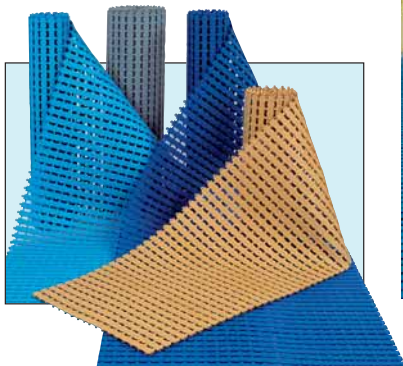

## Leisure Activity Matting

Warm, Comfortable and Slip-resistant is the ideal safe matting for sport and leisure applications, particularly around swimming pools, in changing rooms or in other wet areas, comfortable to stand on even with bare feet.

- Anti-bacterial additives with multi-directional drainage
- Hardwearing and requires no maintenance
- Sanitised anti-bacterial & anti-fungal additives
- Effective inside or out

Width x Length	Thickness	Colour	Code	Price
500mm x 10m roll	10mm	Oxford Blue	HR5BE	£237.64
500mm x 10m roll	10mm	Royal Blue	HR5RB	£237.64
500mm x 10m roll	10mm	Charcoal Grey	HR5GY	£237.64
500mm x 10m roll	10mm	Forest Green	HR5GN	£237.64
500mm x 10m roll	10mm	Mulberry Red	HR5RD	£237.64
1000mm x 10m roll	10mm	Oxford Blue	HR2BE	£406.56
1000mm x 10m roll	10mm	Royal Blue	HR2RB	£406.56
1000mm x 10m roll	10mm	Charcoal Grey	HR2GY	£406.56
1000mm x 10m roll	10mm	Forest Green	HR2GN	£406.56
1000mm x 10m roll	10mm	Mulberry Red	HR2RD	£406.56

## Wet Area Matting

Matting tiles enable the covering of large floor areas with an easy click together joining that provides a seamless covering. Hygienic and comfortable under foot, they are manufactured from EVA with additives providing anti-fungal and anti-bacterial qualities. Pre-embossing adds to slip resistance for bare feet traffic. Open grid, broad slats and sturdy support legs

provides drainage of large volumes of water. Its 15mm height will disperse the heaviest of spillages.

- Comfortable under foot, hygienic and slip-resistant
- Firm seamless joints with click together fit
- Open grid design facilitates excellent drainage of large volumes of water