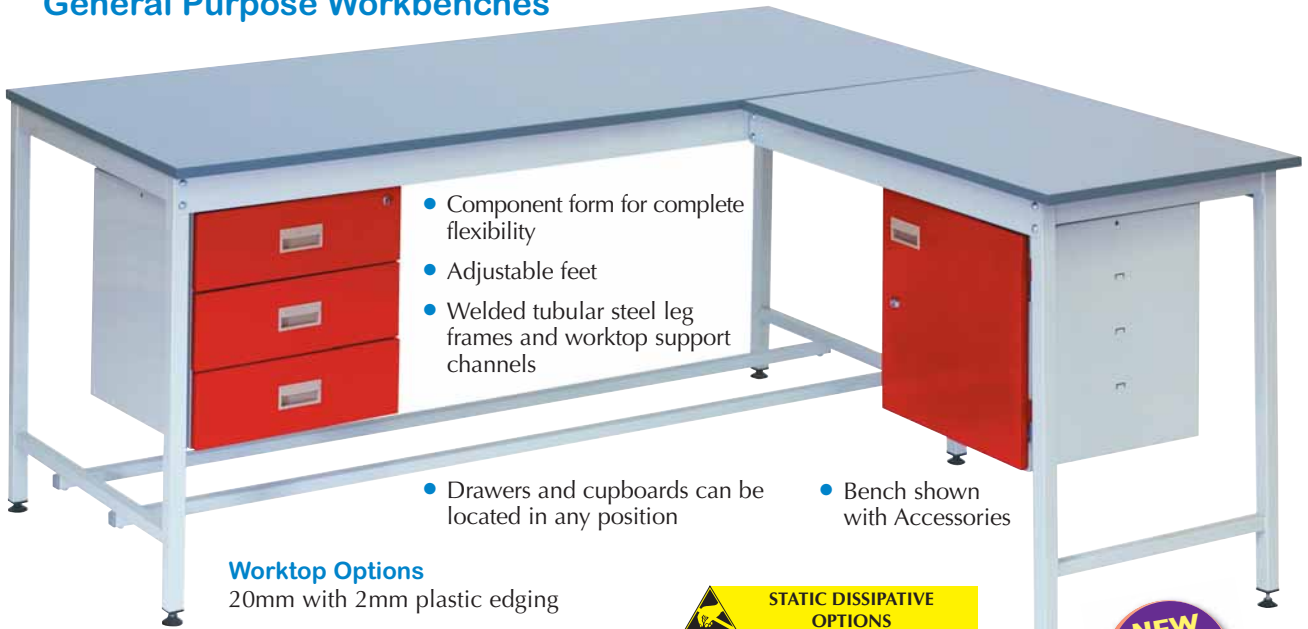

General Purpose Workbenches

- Component form for complete flexibility
- Adjustable feet
- Welded tubular steel leg frames and worktop support channels
- Drawers and cupboards can be located in any position
- Bench shown with Accessories

Worktop Options

20mm with 2mm plastic edging

MFC Board
20mm MFC Material
Plastic Laminate
Waverite or similar.

STATIC DISSIPATIVE OPTIONS

Materials for use in static control areas. Require earth bonding.

Norastat
Grey synthetic rubber
Leakage resistance
10⁵-10⁷ ohms

Lamstat
Grey plastic laminate
Leakage resistance 10⁶-10⁸ ohms

Cabinets and Drawers

Size W x D: 420 x 420mm

Description	Code + Suffix	Price
Single Drawer - 220mm High	QL19	£117.92

Description	Code + Suffix	Price
Three Drawer - 435mm High	QL19T	£202.61

Description	Code + Suffix	Price
Cupboard 435mm High	QL21	£117.92

Drawer / Door Colours

FRAMEWORK

LIGHT GREY

DRAWER / DOOR FRONT COLOUR OPTIONS

GREEN = GN

DARK GREY = DG

BLUE = BE