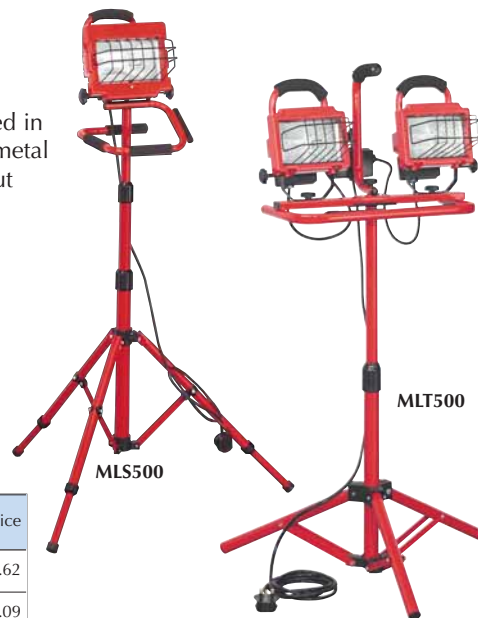

General Workshop Equipment Lighting Equipment