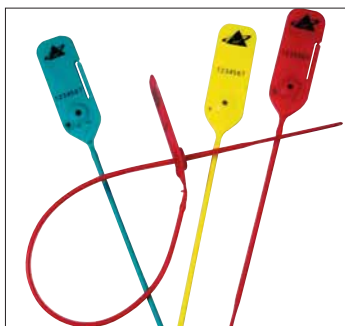

Riblock

Band type ribbed seal with tear off option and protected teeth on both sides to prevent incorrect insertion. The riblock is a versatile seal that can be used for a variety of applications such as cash bags and security containers.

Colour	Strap Width	Quantity	Strap Length	Code	Price	Strap Length	Code	Price
Red	5.5mm	1,000	250mm	WPRIB25RD	£81.53	300mm	WPRIB30RD	£85.12
Blue	5.5mm	1,000	250mm	WPRIB25BE	£81.53	300mm	WPRIB30BE	£85.12
Green	5.5mm	1,000	250mm	WPRIB25GN	£81.53	300mm	WPRIB30GN	£85.12
Yellow	5.5mm	1,000	250mm	WPRIB25YW	£81.53	300mm	WPRIB30YW	£85.12

Minijawlock

A medium duty plastic pull tight seal with a 2mm diameter smooth strap that can be used for applications such as ATM cassettes and duty free trolleys.

Colour	Strap Length	Tag Length	Unit Quantity	Code	Price
Red	200mm	30mm	1,000	WPMJAW23RD	£86.22
Blue	200mm	30mm	1,000	WPMJAW23BE	£86.22
Red	300mm	50mm	1,000	WPMJAW35RD	£116.12
Blue	300mm	50mm	1,000	WPMJAW35BE	£116.12

Maxijawlock

A heavy duty plastic pull tight seal with a tensile strength that is at least 60% higher than other plastic variable length seals. The Maxi jawlock is suitable for applications such as sealing tanker valves or postal and mail order bags.