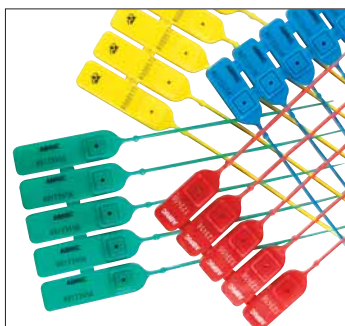

Riblock

Band type ribbed seal with tear off option and protected teeth on both sides to prevent incorrect insertion. The riblock is a versatile seal that can be used for a variety of applications such as cash bags and security containers.

Colour	Strap Width	Quantity	Strap Length	Code	Price	Strap Length	Code	Price
Red	5.5mm	1,000	250mm	WPRIB25RD	£81.53	300mm	WPRIB30RD	£85.12
Blue	5.5mm	1,000	250mm	WPRIB25BE	£81.53	300mm	WPRIB30BE	£85.12
Green	5.5mm	1,000	250mm	WPRIB25GN	£81.53	300mm	WPRIB30GN	£85.12
Yellow	5.5mm	1,000	250mm	WPRIB25YW	£81.53	300mm	WPRIB30YW	£85.12