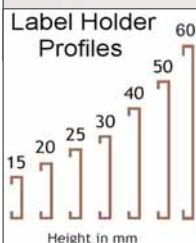

FROM ONLY
£40.40

- Choice of 4 heights
- Clear PVC strip
- Supplied with either an aggressive adhesive backing for permanent locations, or with a magnetic option which offers the flexibility to change locations and is suitable for cold storage applications

Additional pack quantities available on request

Magnetic Ticket Section			
Size	Pack Qty	Code	Price
25 x 100mm	100	TS210M	£90.80
25 x 200mm	50	TS220M	£72.00
25 x 1000mm	10	TS25M10	£59.81
38 x 100mm	100	TS310M	£96.00
38 x 200mm	50	TS320M	£77.20
38 x 1000mm	10	TS38M10	£70.80
54 x 100mm	100	TS510M	£95.00
54 x 200mm	50	TS520M	£85.33
54 x 1000mm	10	TS5410M	£83.33
80 x 100mm	100	TS810M	£102.33
80 x 200mm	50	TS820M	£106.67
80 x 1000mm	10	TS80M10	£99.81

Self Adhesive Ticket Section			
Size	Pack Qty	Code	Price
25 x 100mm	100	TS210	£57.33
25 x 200mm	50	TS220	£54.67
25 x 1000mm	10	TS2510	£40.40
38 x 100mm	100	TS310	£62.22
38 x 200mm	50	TS320	£58.67
38 x 1000mm	10	TS3810	£46.40
54 x 100mm	100	TS510	£64.67
54 x 200mm	50	TS520	£63.64
54 x 1000mm	10	TS5410	£55.67
80 x 100mm	100	TS810	£70.00
80 x 200mm	50	TS820	£87.11
80 x 1000mm	10	TS8010	£73.20

Label Holders

- Magnetic or Self Adhesive
- Customisable holders please call
- Standard sizes supplied from stock

Special sizes or colours available on request. Please call our Sales Team

Self Adhesive Label Holders White PVC holder			
Description	Pack Qty	Code	Price
15 x 80mm	100	AL18	£50.00
15 x 1000mm	10	AL110	£32.67
30 x 80mm	100	AL38	£64.76
30 x 1000mm	10	AL310	£44.33
50 x 80mm	100	AL58	£80.00
50 x 1000mm	10	AL510	£51.67