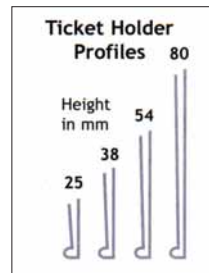

- Choice of 4 heights
- Clear PVC strip
- Supplied with either an aggressive adhesive backing for permanent locations, or with a magnetic option which offers the flexibility to change locations and is suitable for cold storage applications

Additional pack quantities available on request

Magnetic Ticket Section			
Size	Pack Qty	Code	Price
25 x 100mm	100	TS210M	£90.80
25 x 200mm	50	TS220M	£72.00
25 x 1000mm	10	TS25M10	£59.81
38 x 100mm	100	TS310M	£96.00
38 x 200mm	50	TS320M	£77.20
38 x 1000mm	10	TS38M10	£70.80
54 x 100mm	100	TS510M	£95.00
54 x 200mm	50	TS520M	£85.33
54 x 1000mm	10	TS5410M	£83.33
80 x 100mm	100	TS810M	£102.33
80 x 200mm	50	TS820M	£106.67
80 x 1000mm	10	TS80M10	£99.81

Self Adhesive Ticket Section			
Size	Pack Qty	Code	Price
25 x 100mm	100	TS210	£57.33
25 x 200mm	50	TS220	£54.67
25 x 1000mm	10	TS2510	£40.40
38 x 100mm	100	TS310	£62.22
38 x 200mm	50	TS320	£58.67
38 x 1000mm	10	TS3810	£46.40
54 x 100mm	100	TS510	£64.67
54 x 200mm	50	TS520	£63.64
54 x 1000mm	10	TS5410	£55.67
80 x 100mm	100	TS810	£70.00
80 x 200mm	50	TS820	£87.11
80 x 1000mm	10	TS8010	£73.20