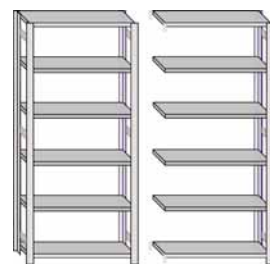

Angle Post Shelving

- The simple and convenient way to buy shelving
- Each pack comprises - 4 posts in each starter bay (or 2 in each extension bay), 6 shelves, 24 corner plates, nuts and bolts
- Individual starter bays can be extended simply by adding extensions when required
- Overall size: Height - 2210mm, Width - 900mm
- Depths available: 300, 375, 450 and 600mm
- Shelf capacity: 136kg UDL per shelf
- Overall bay capacity: 910kg with shelves evenly spaced
- Finish: Posts and Shelves are powder coated grey

Starter Extension

Heavy Duty Shelving

Size H x W x Dmm	Starter Bay Code	Price	Extension Bay Code	Price
2210 x 900 x 300	WPBSG873612S	£148.52	WPBSG873612E	£110.34
2210 x 900 x 375	WPBSG873615S	£154.61	WPBSG873615E	£116.43
2210 x 900 x 450	WPBSG873618S	£166.18	WPBSG873618E	£128.00
2210 x 900 x 600	WPBSG873624S	£197.88	WPBSG873624E	£159.70

- Each bay complete with 6 shelves including top and bottom
- Overall size: Height - 2210mm, Width - 900mm
- Depths available: 300, 375, 450 and 600mm
- Bay capacity: 2700kg (Shelves evenly spaced)
- Shelf capacity: 136kg UDL
- Finish: Posts and shelves epoxy powder coated grey

Open Braced Type

Size H x W x Dmm	Single Bay Code	Single Bay Price	Two Bay Run Code	Two Bay Run Price	Three Bay Run Code	Three Bay Run Price	Four Bay Run Code	Four Bay Run Price	Five Bay Run Code	Five Bay Run Price
2210 x 900 x 300	WP7M1B312	£167.25	WP7M2B312	£311.27	WP7M3B312	£440.97	WP7M4B312	£570.66	WP7M5B312	£714.69
2210 x 900 x 375	WP7M1B315	£173.54	WP7M2B315	£323.64	WP7M3B315	£459.42	WP7M4B315	£595.19	WP7M5B315	£745.30
2210 x 900 x 450	WP7M1B318	£185.85	WP7M2B318	£347.52	WP7M3B318	£494.88	WP7M4B318	£642.22	WP7M5B318	£803.90
2210 x 900 x 600	WP7M1B324	£219.09	WP7M2B324	£412.46	WP7M3B324	£591.52	WP7M4B324	£770.58	WP7M5B324	£963.96